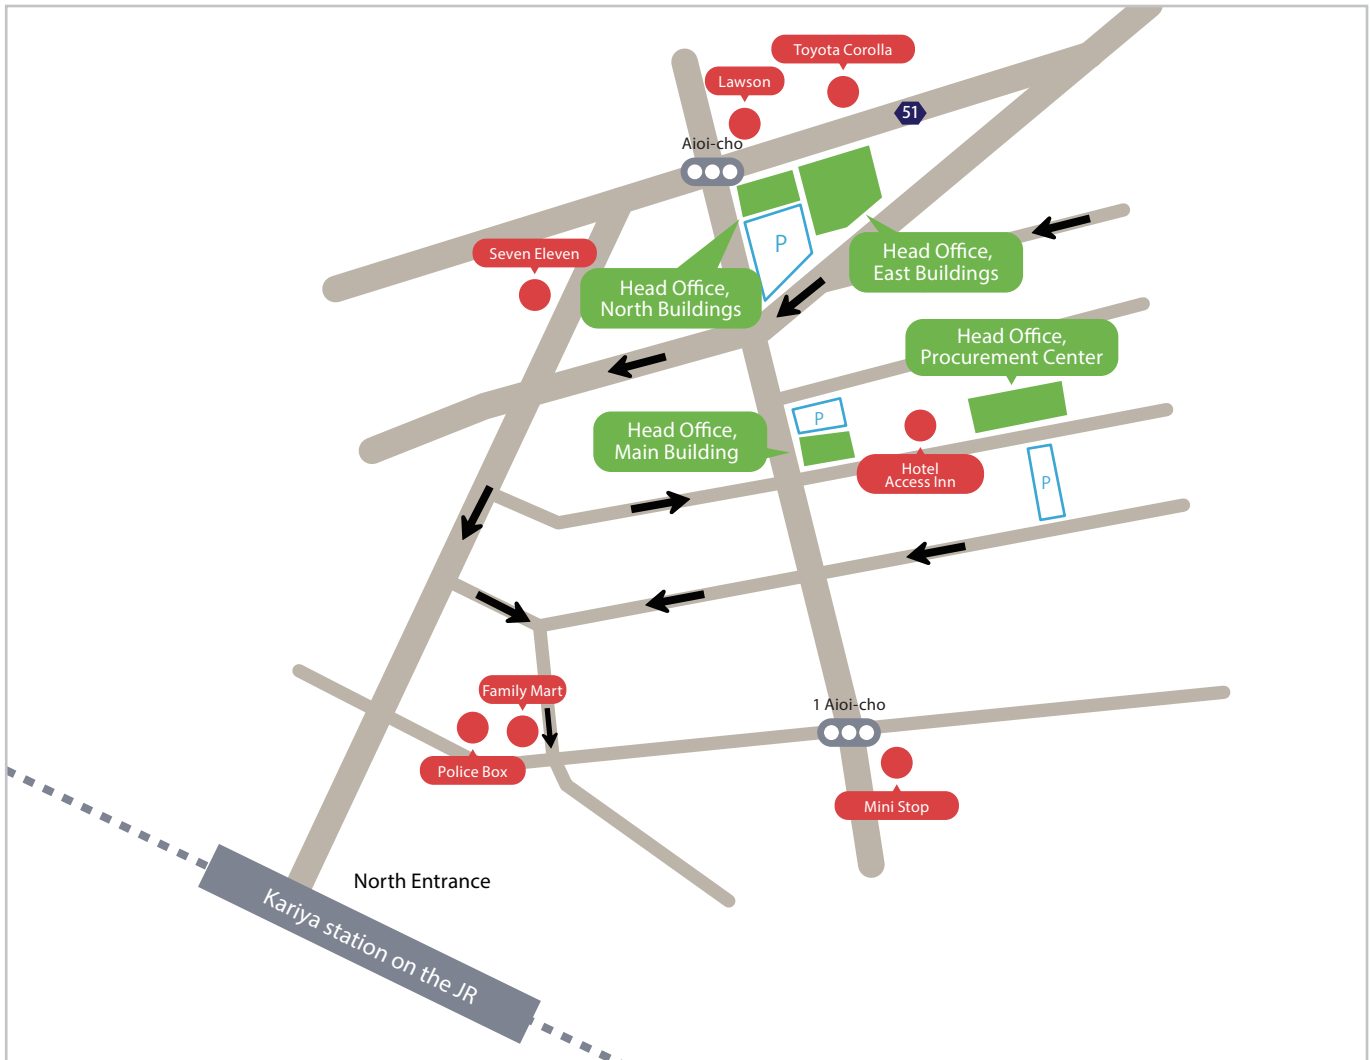

## Location Map

Toyo Corporation Head Office, Main Building / North and East Buildings / Procurement Center

### Head Office, Main Building

6 minutes' walk from the north entrance of Kariya station on the JR Tokaido Main Line • Meitetsu Line  
(Kariya Station is approximately 18 minutes from JR Nagoya station on Tokaido Main Line, on the "special rapid" train bound for Toyohashi)